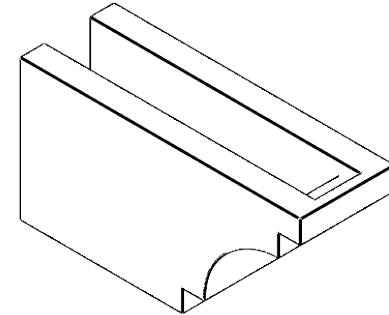

ITEM NUMBER: RFTURO040X06000X12000X006MED00RCPR

4"W X 6"H X 12"L TIMBERTHANE ROUGH CEDAR MEDITERRANEAN FAUX WOOD OPEN RAFTER TAIL, 6"L END, PRIMED TAN

SIDE PROFILE

FRONT PROFILE

ISOMETRIC

GENERATED DATE : 03/02/2023

EKENA MILLWORK
2300 WEST MAIN ST.
CLARKSVILLE, TX 75426
TOLL FREE: 866-607-0453
WWW.EKENAMILLWORK.COM

NOTES

1. INSTALLATION TO BE COMPLETED IN ACCORDANCE WITH MANUFACTURER'S SPECIFICATIONS.
2. DRAWING MAY NOT BE TO SCALE
3. THIS DRAWING IS INTENDED FOR DESIGN AND PLANNING PURPOSES ONLY.
4. ALL INFORMATION CONTAINED HEREIN WAS CURRENT AT THE TIME OF DEVELOPMENT BUT MUST BE REVIEWED AND APPROVED BY THE PRODUCT MANUFACTURER TO BE CONSIDERED ACCURATE.
5. TIMBERTHANE ARCHITECTURAL PRODUCTS ARE MADE FROM HIGH DENSITY URETHANE AND COME FACTORY PRIMED