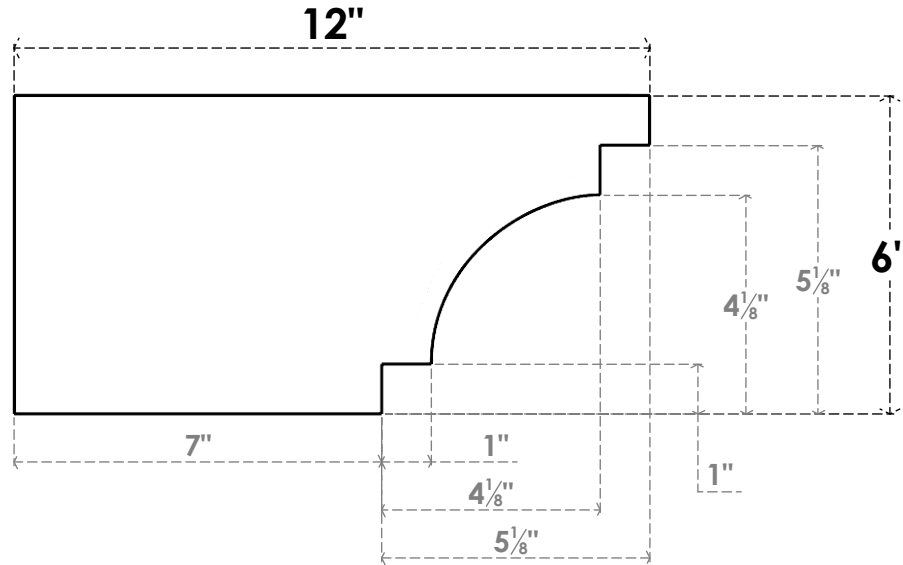

ITEM NUMBER: RFTURO040X06000X12000X006MED00RCPR

4"W X 6"H X 12"L TIMBERTHANE ROUGH CEDAR MEDITERRANEAN FAUX WOOD OPEN RAFTER TAIL, 6"L END, PRIMED TAN

SIDE PROFILE

FRONT PROFILE

ISOMETRIC

GENERATED DATE : 03/02/2023