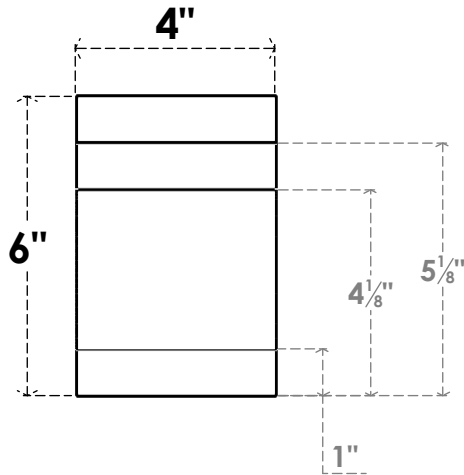

ITEM NUMBER: RFTURO040X06000X12000X006MED00RCPR

4"W X 6"H X 12"L TIMBERTHANE ROUGH CEDAR MEDITERRANEAN FAUX WOOD OPEN RAFTER TAIL, 6"L END, PRIMED TAN

SIDE PROFILE

FRONT PROFILE

ISOMETRIC

GENERATED DATE : 03/02/2023